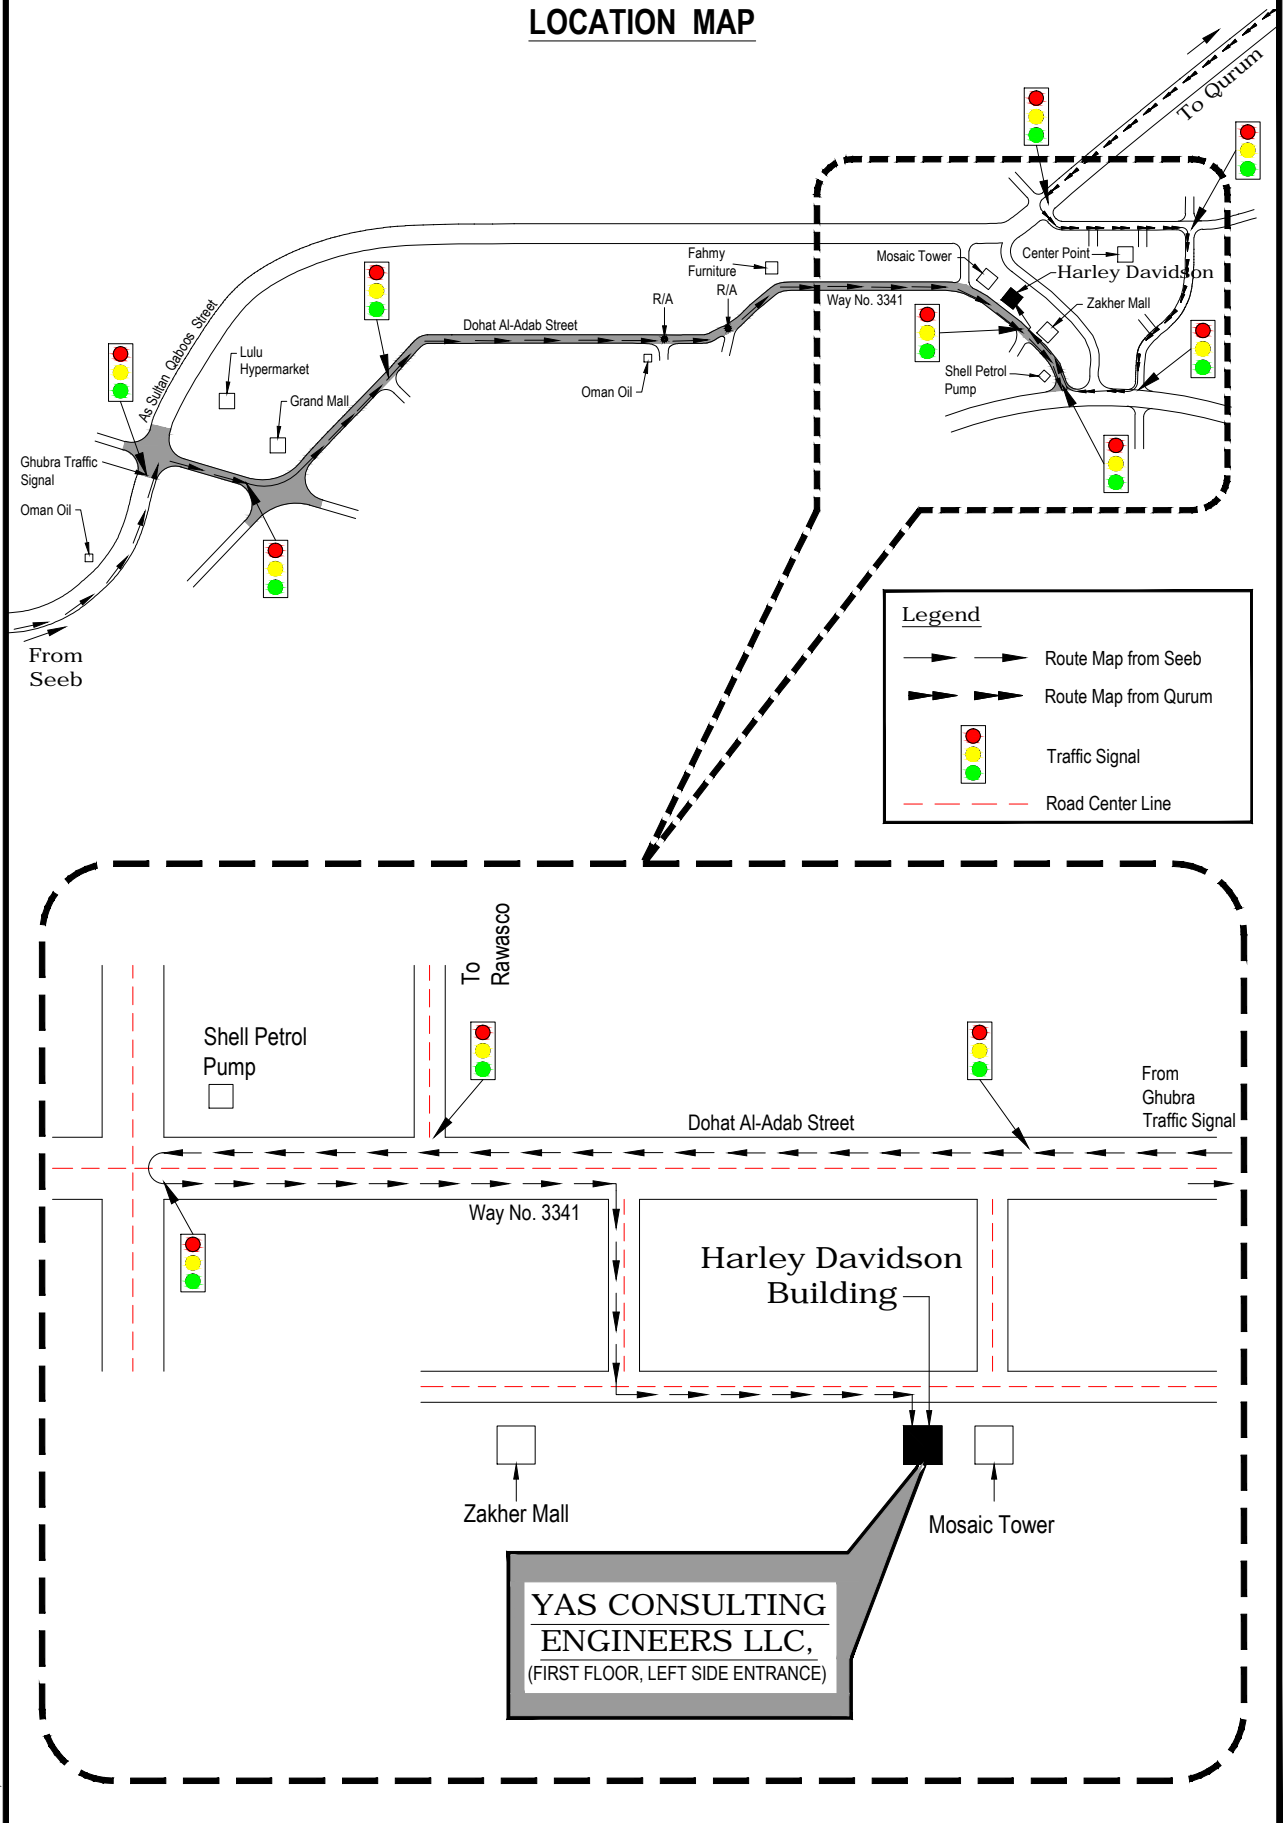

YAS CONSULTING ENGINEERS LLC,

BUILDING No. 3221, WAY No. 3341, AL KHUWAIR.

Tel. 24488867

LOCATION MAP

Entrance to the building is via car park on left hand side of the building (facing building). Please walk down slope into carpark to building lift entrance.